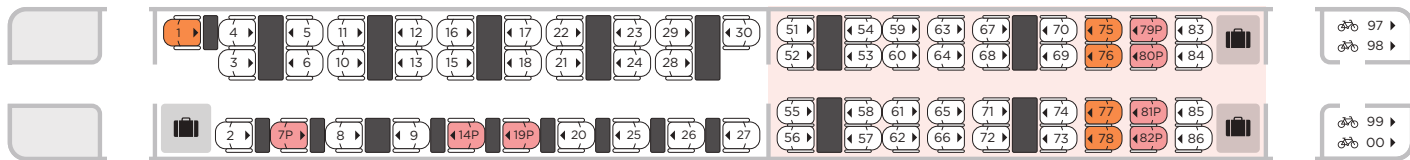

# **AZUMA COACH LAYOUTS**

**5, 9 & 10 COACH TRAINS**

# AZUMA

LNER

5 & 10 Coach

Coach K • Coach D

First Class & Standard

- First Class
- Standard
- Priority seat
- Limited window view
- Luggage rack
- Bike storage

# AZUMA

LNER

9 Coach

Coach K

First Class & Standard

- First Class
- Standard
- Priority seat
- Limited window view
- Luggage rack
- Bike storage