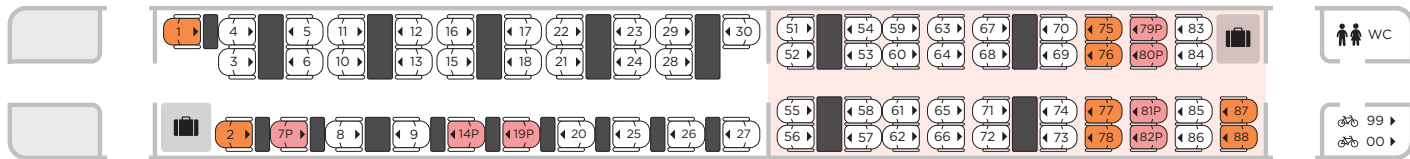

# **AZUMA COACH LAYOUTS**

**5, 9 & 10 COACH TRAINS**

# AZUMA

LNER

5 & 10 Coach

Coach K • Coach D

First Class & Standard

- First Class
- Standard
- Priority seat
- Limited window view
- Luggage rack
- Bike storage

# AZUMA

LNER

9 Coach

Coach K

First Class & Standard

- First Class
- Standard
- Priority seat
- Limited window view
- Luggage rack
- Bike storage